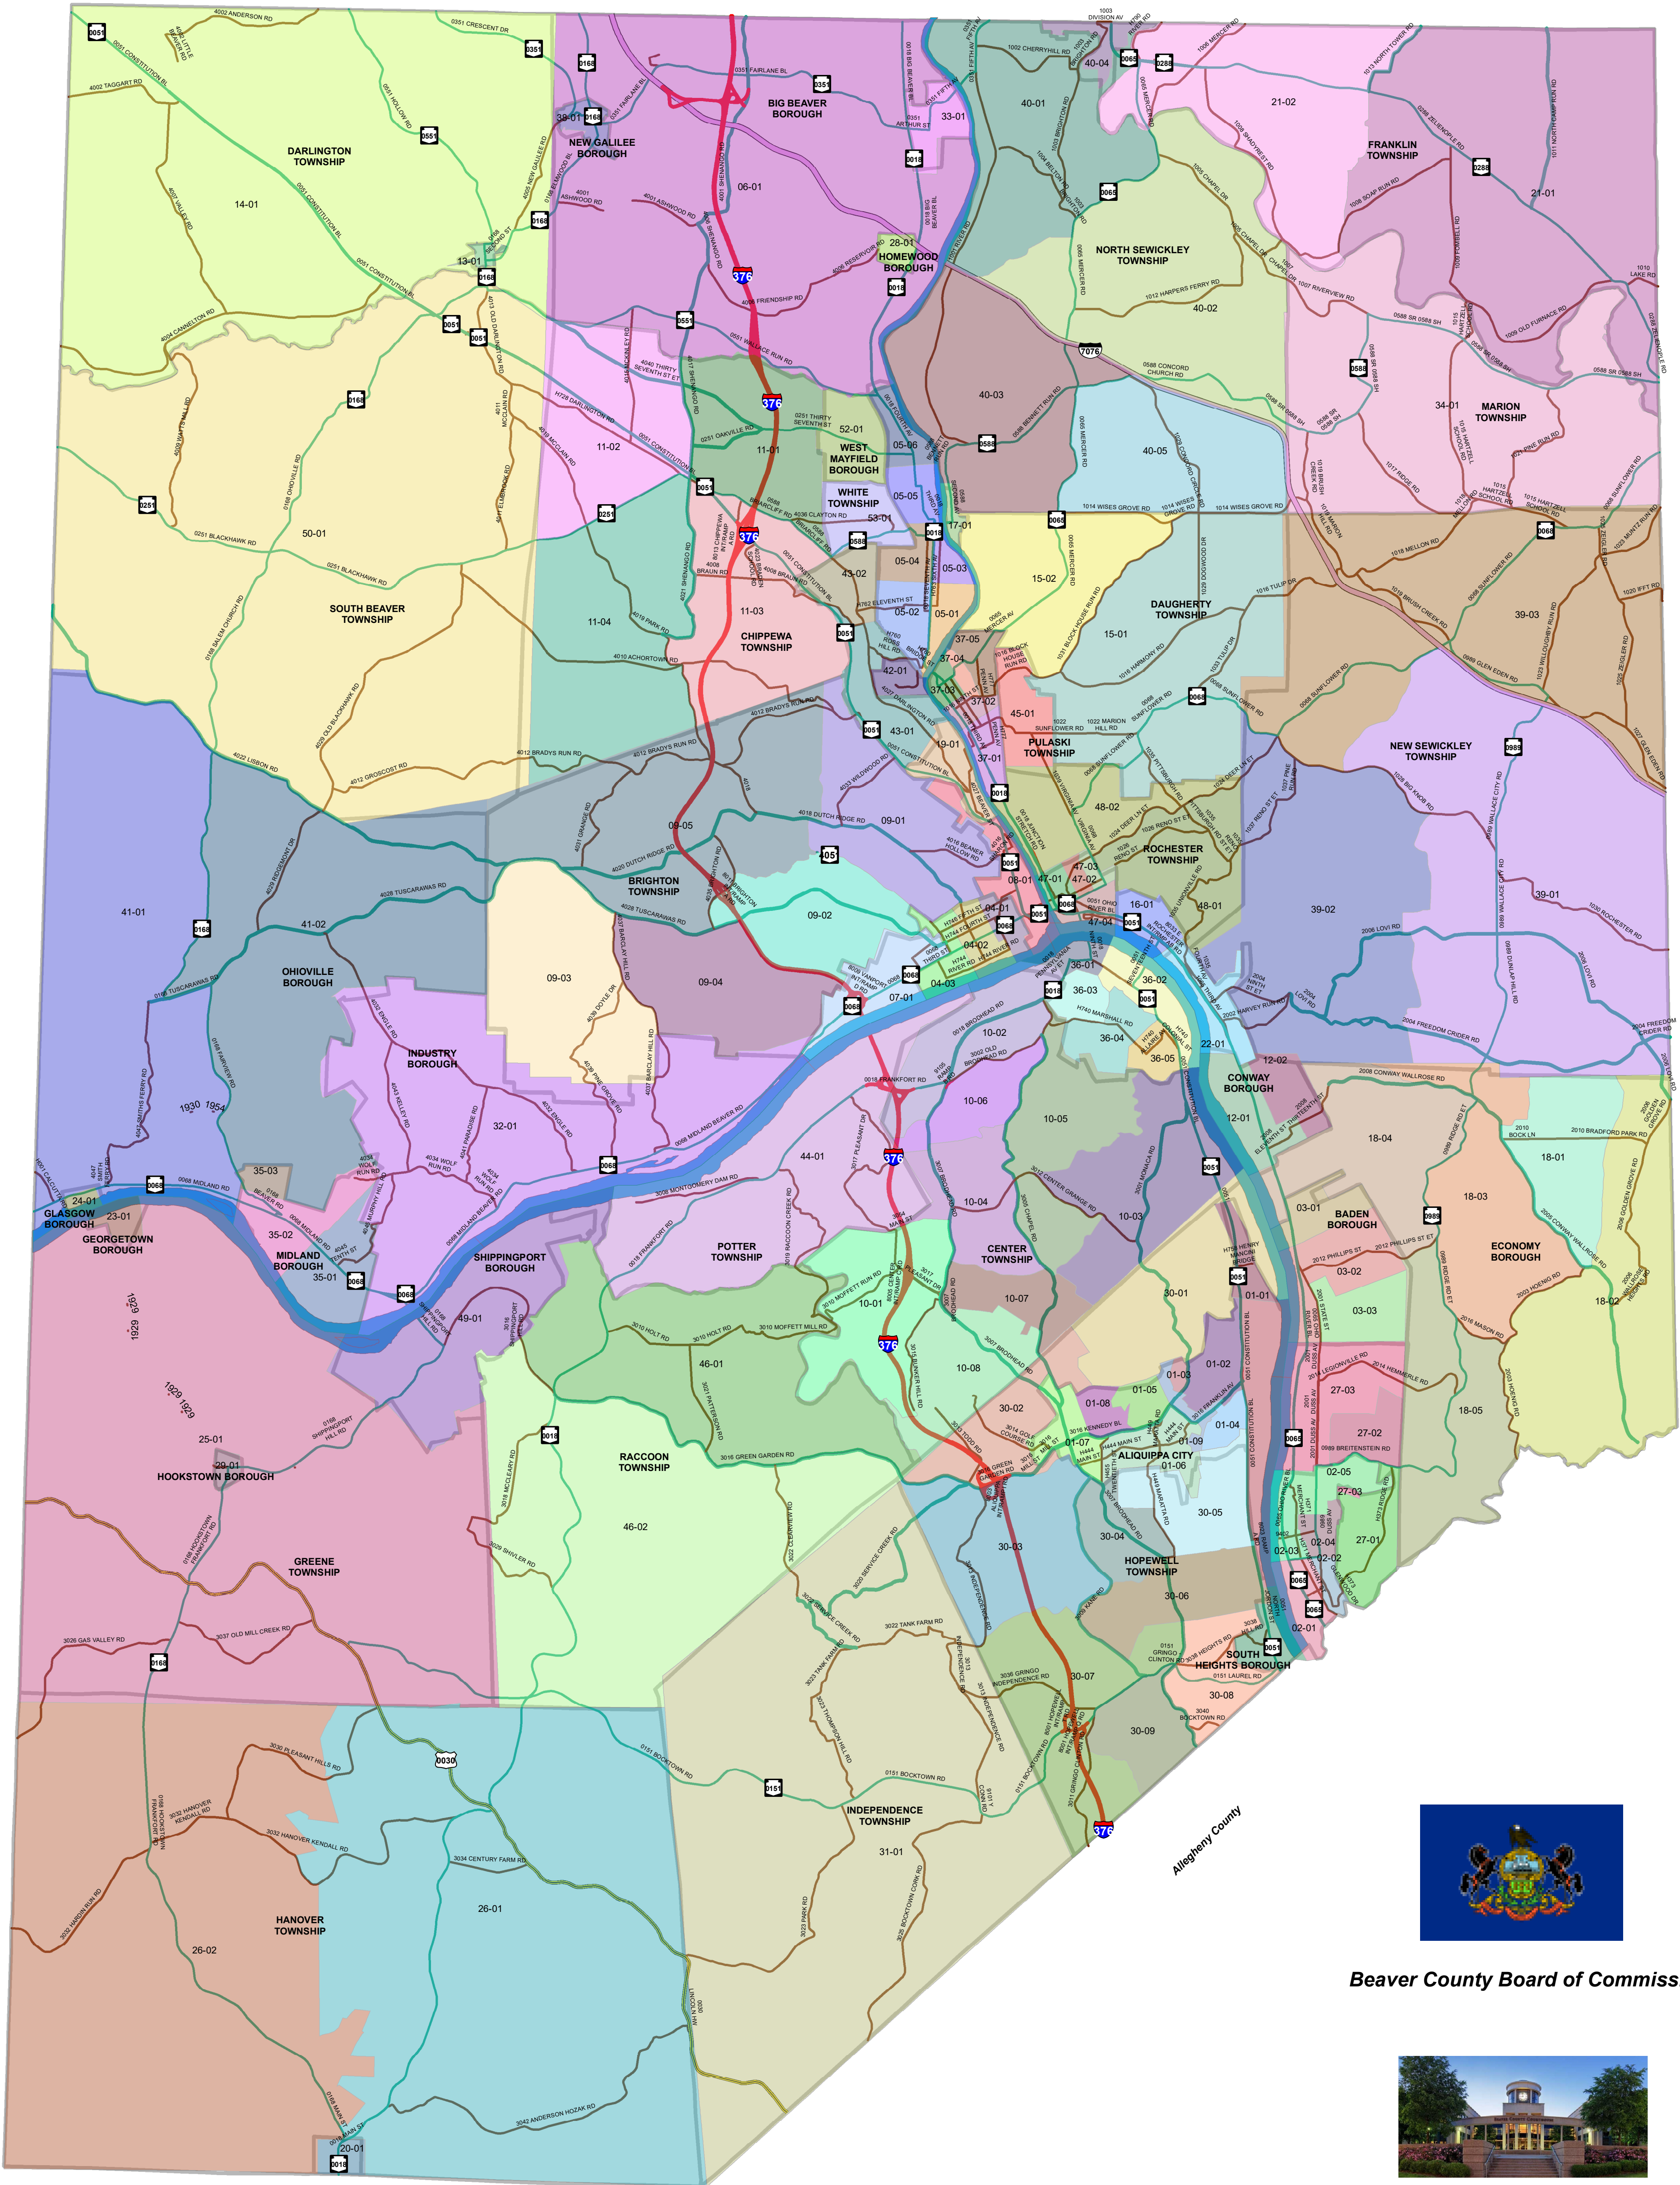

BEAVER COUNTY VOTING PRECINCTS

Lawrence County

Date: 1/19/2024

Columbiana County, OH

Butler County

Hancock County, WV

Allegheny County

Washington County

Beaver County Board of Commissioners

Jack Manning, Daniel C. Camp III, Chairman, Tony Amadio