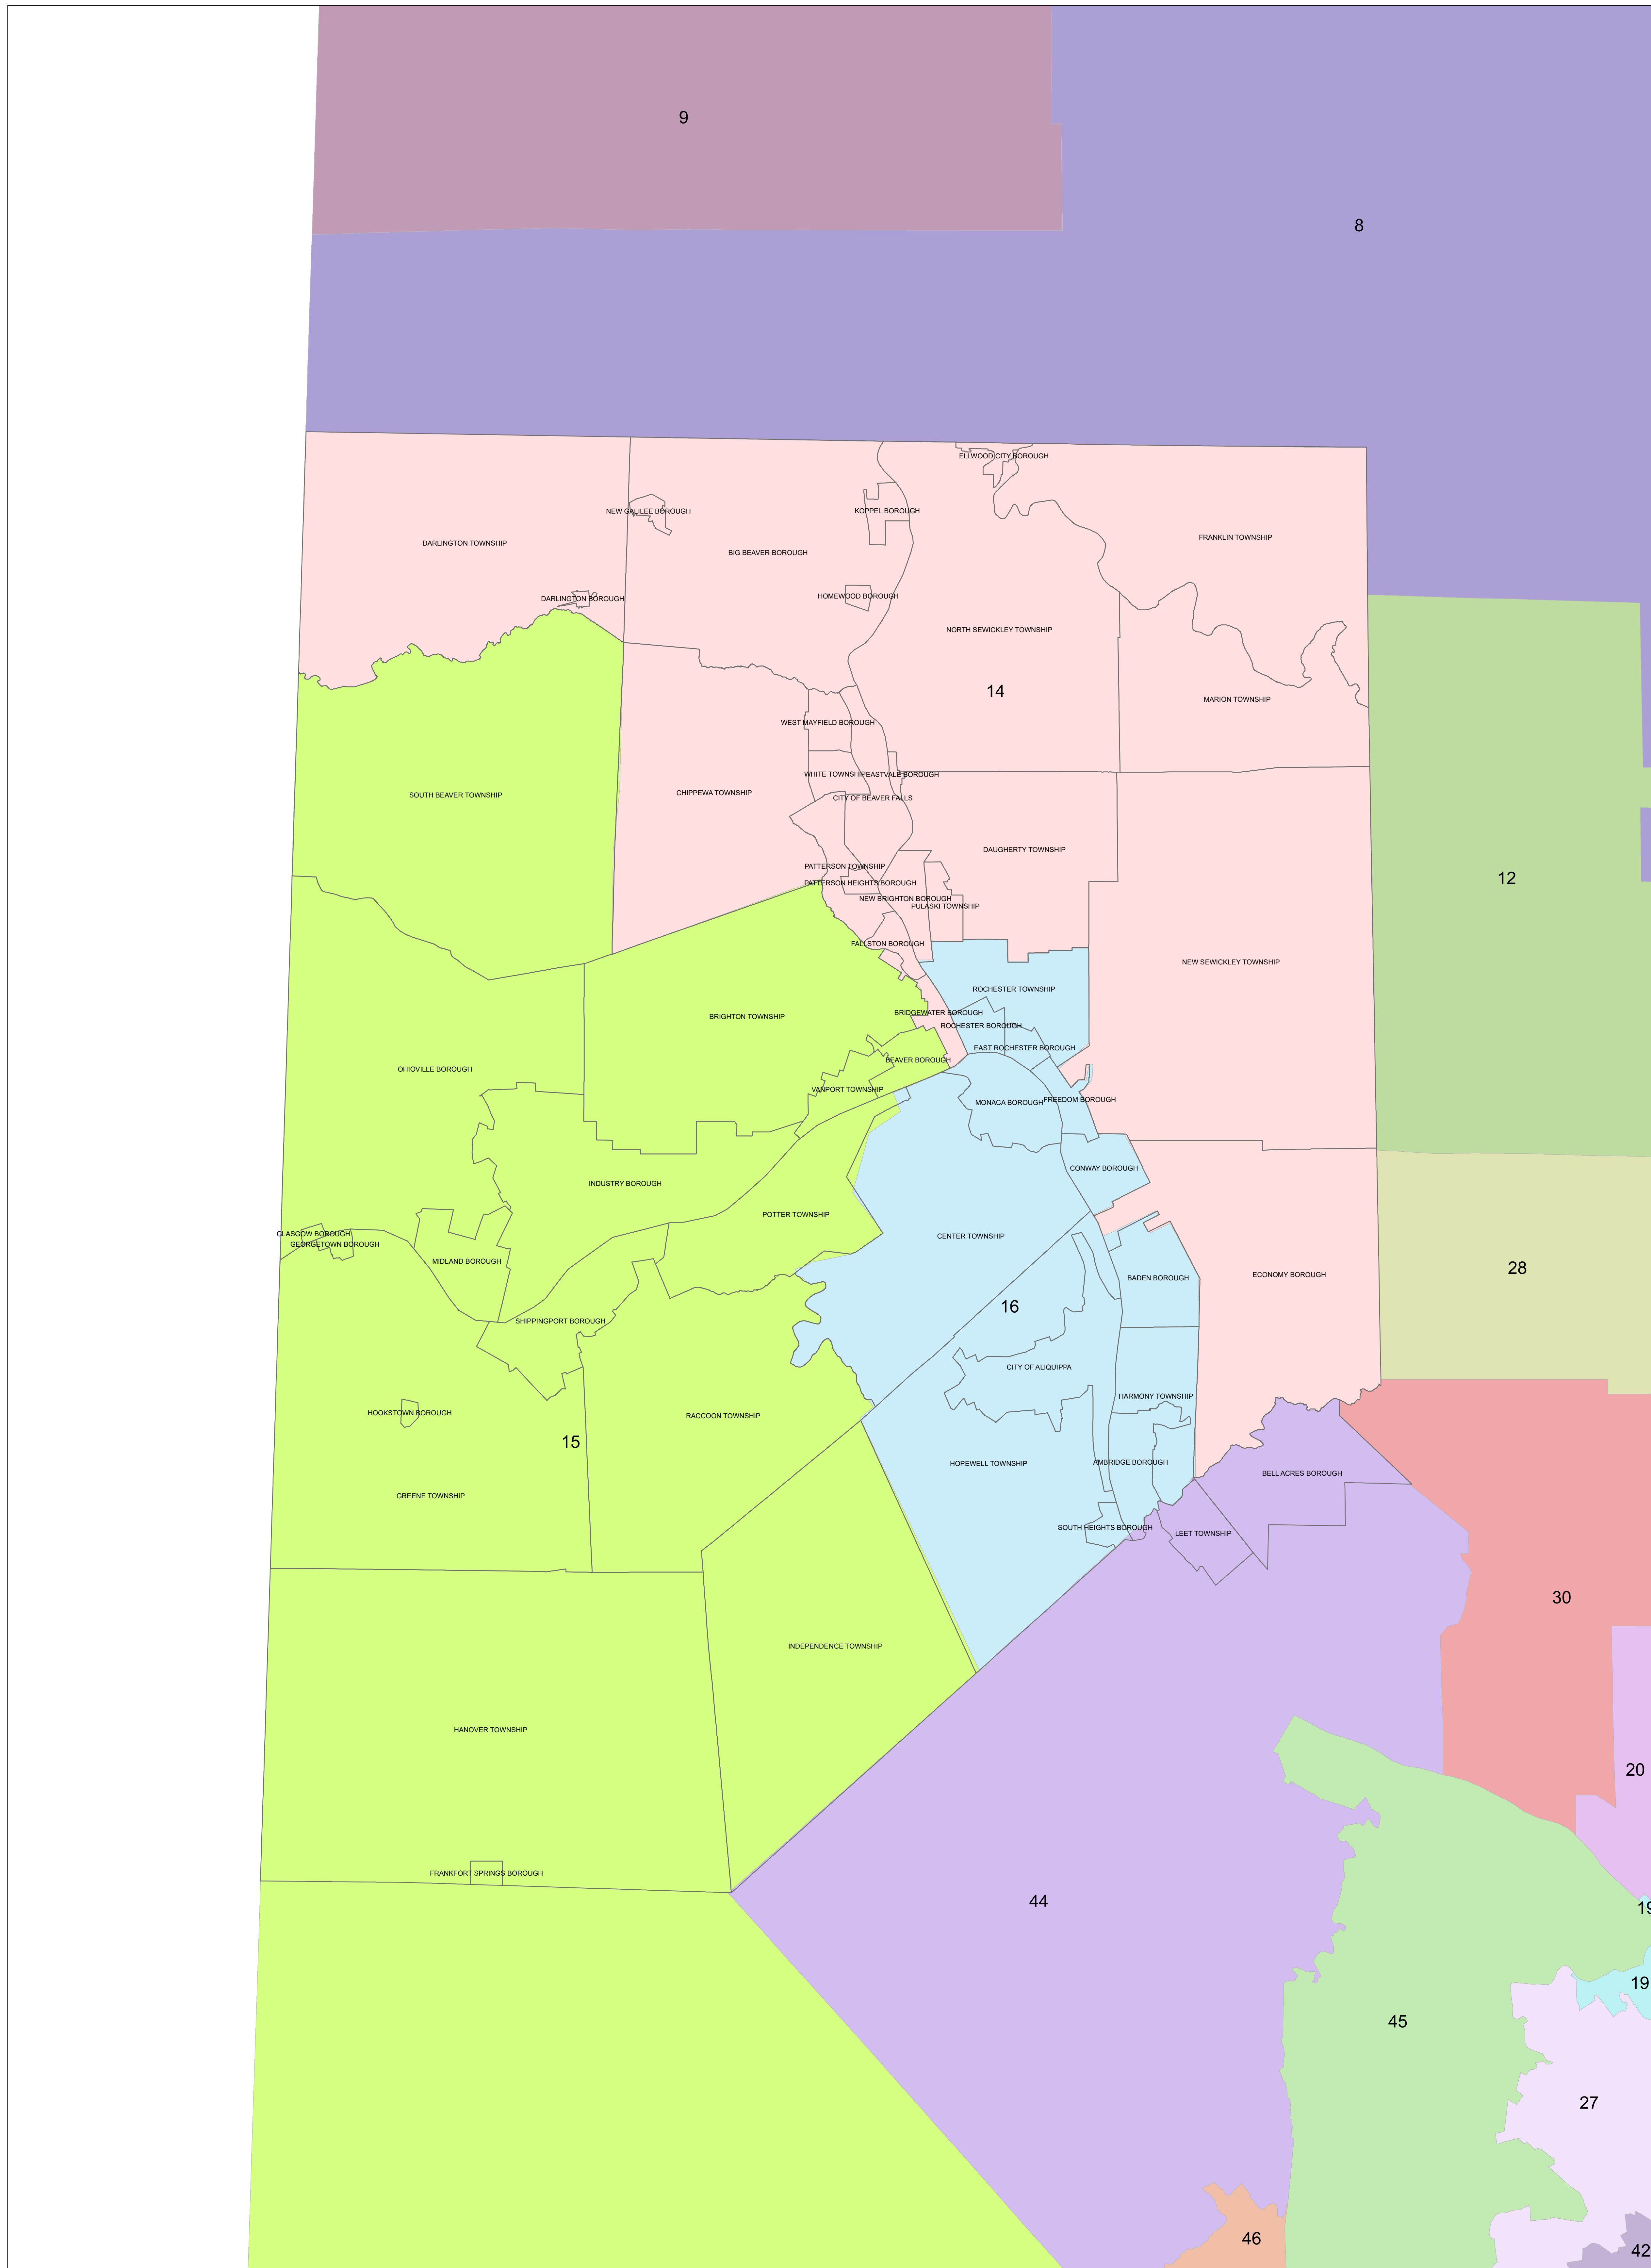

PA House of Representatives 2023

Date: 1/19/2024